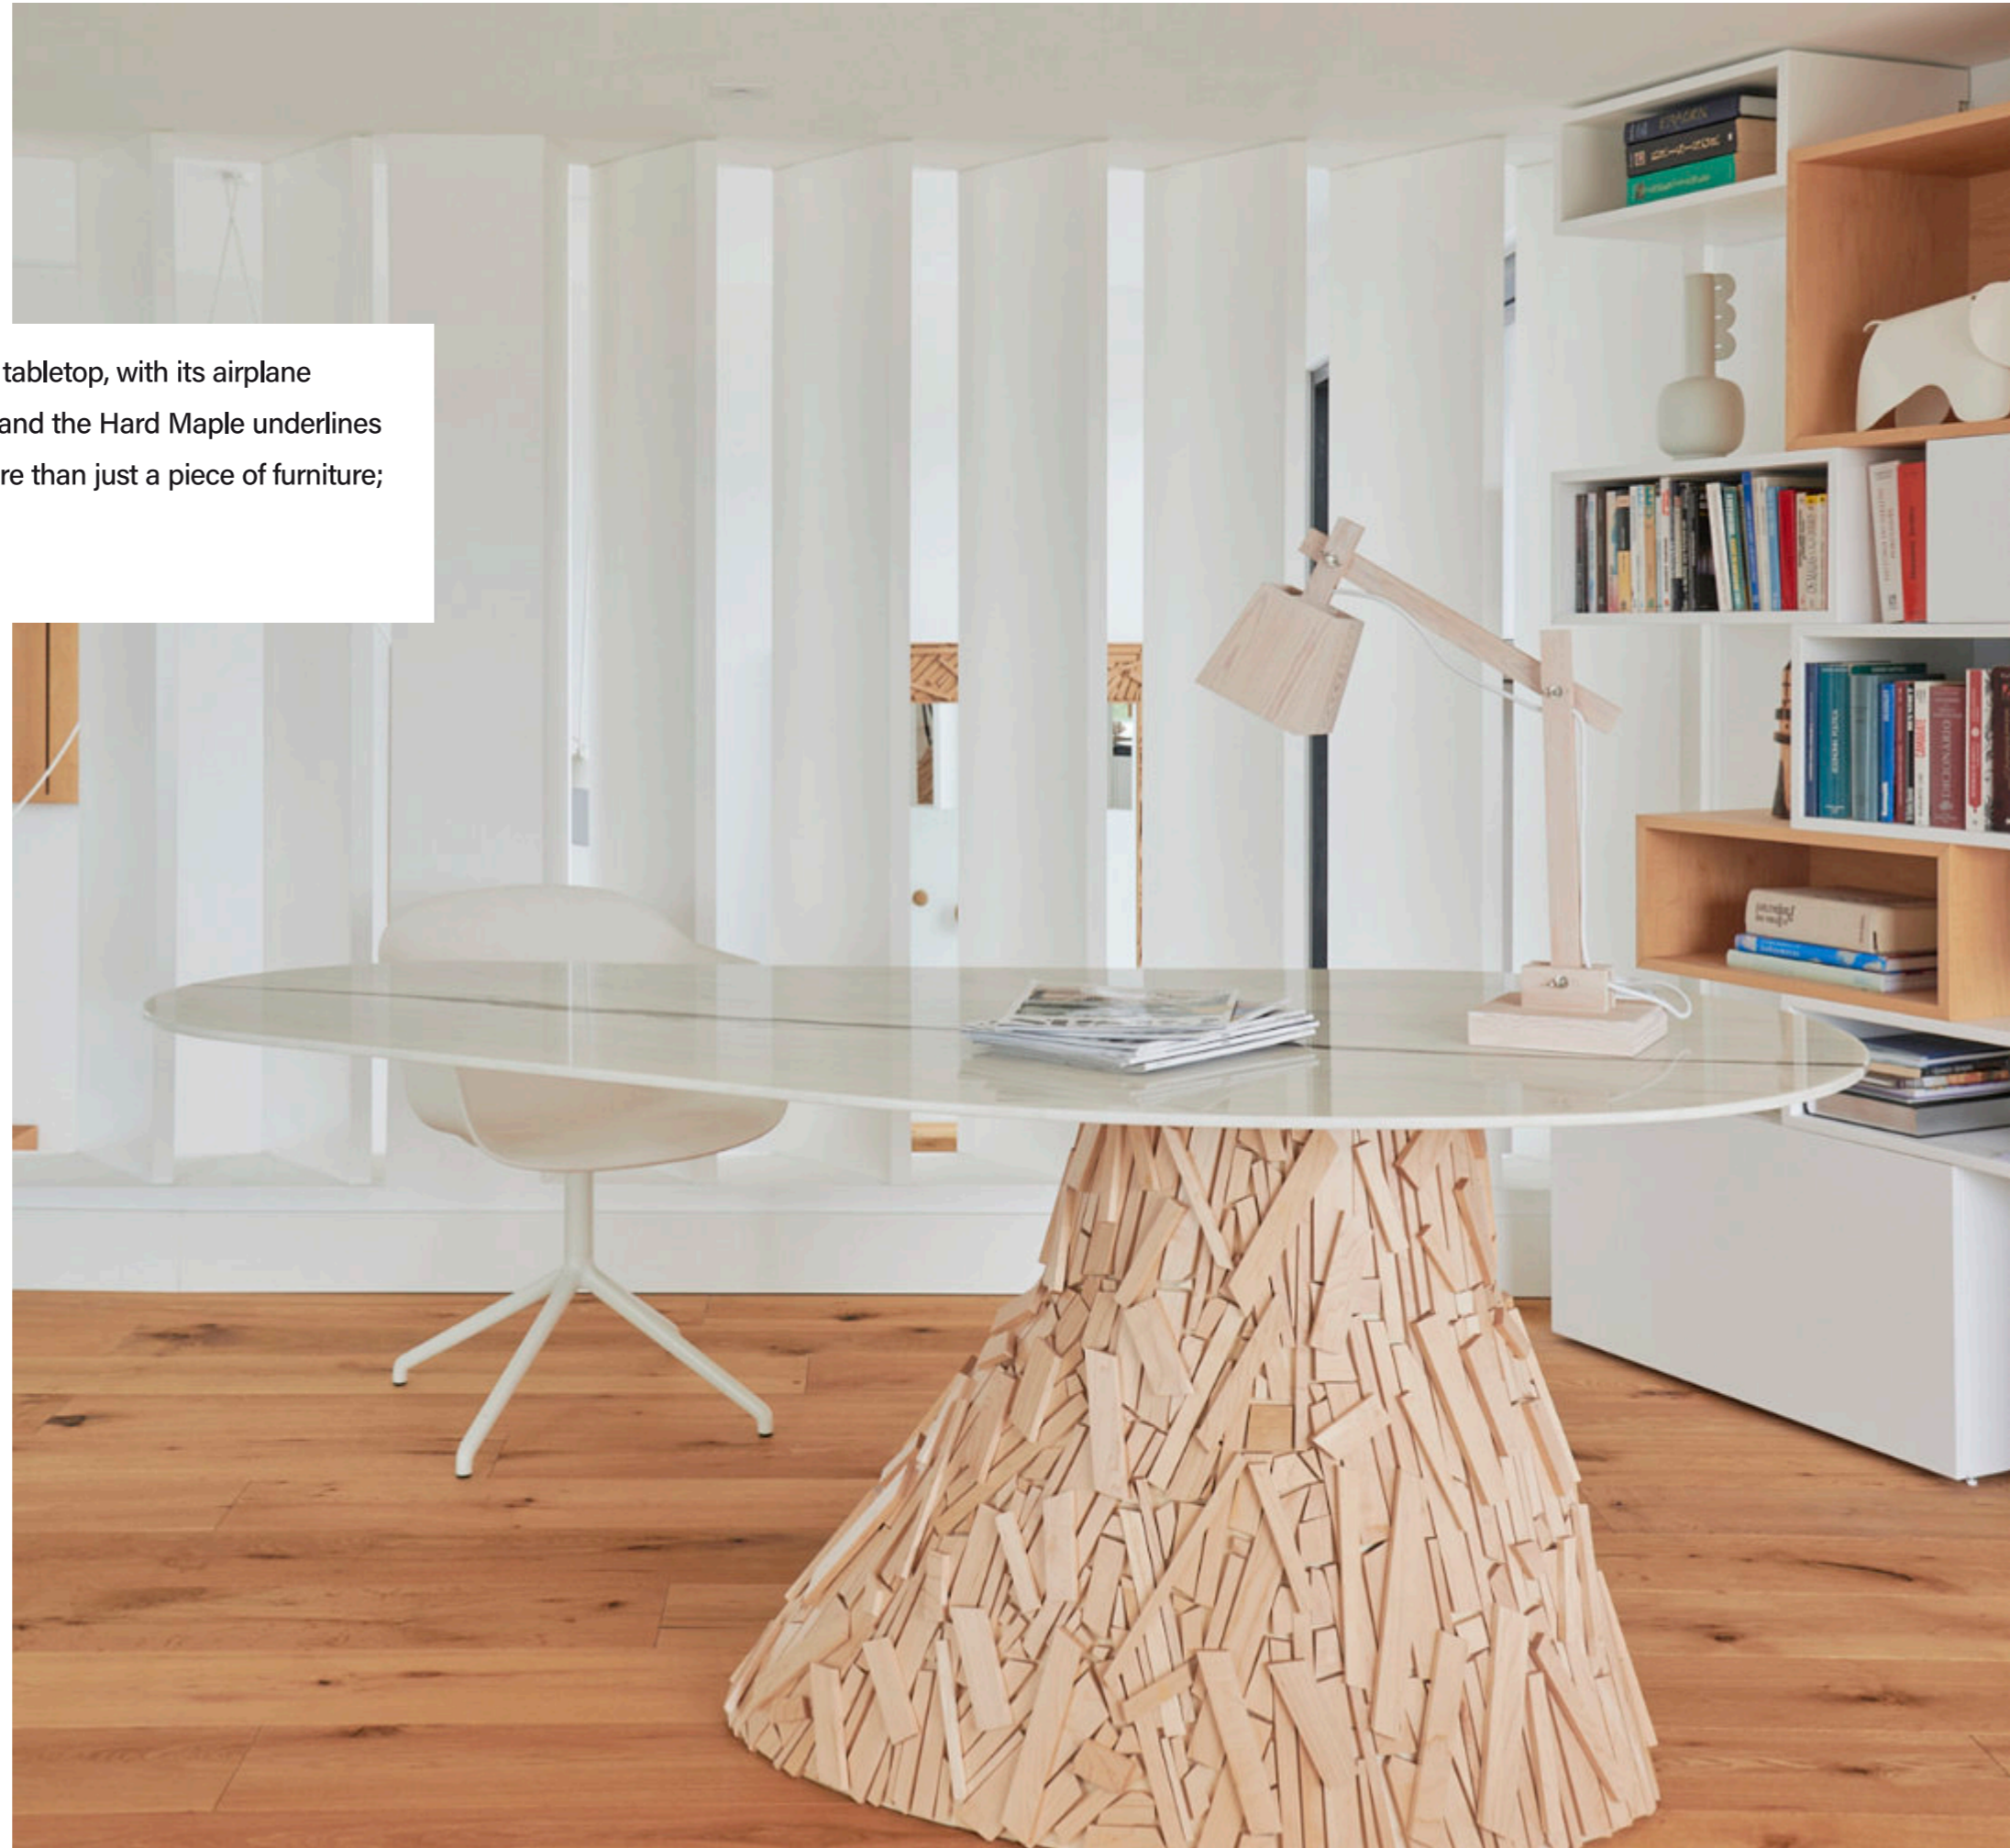

Design

Patrícia Coelho

Dimensions

W 1020 mm

D 1930 mm

H 750 mm

Mirror **Campana**

Mirror Campana