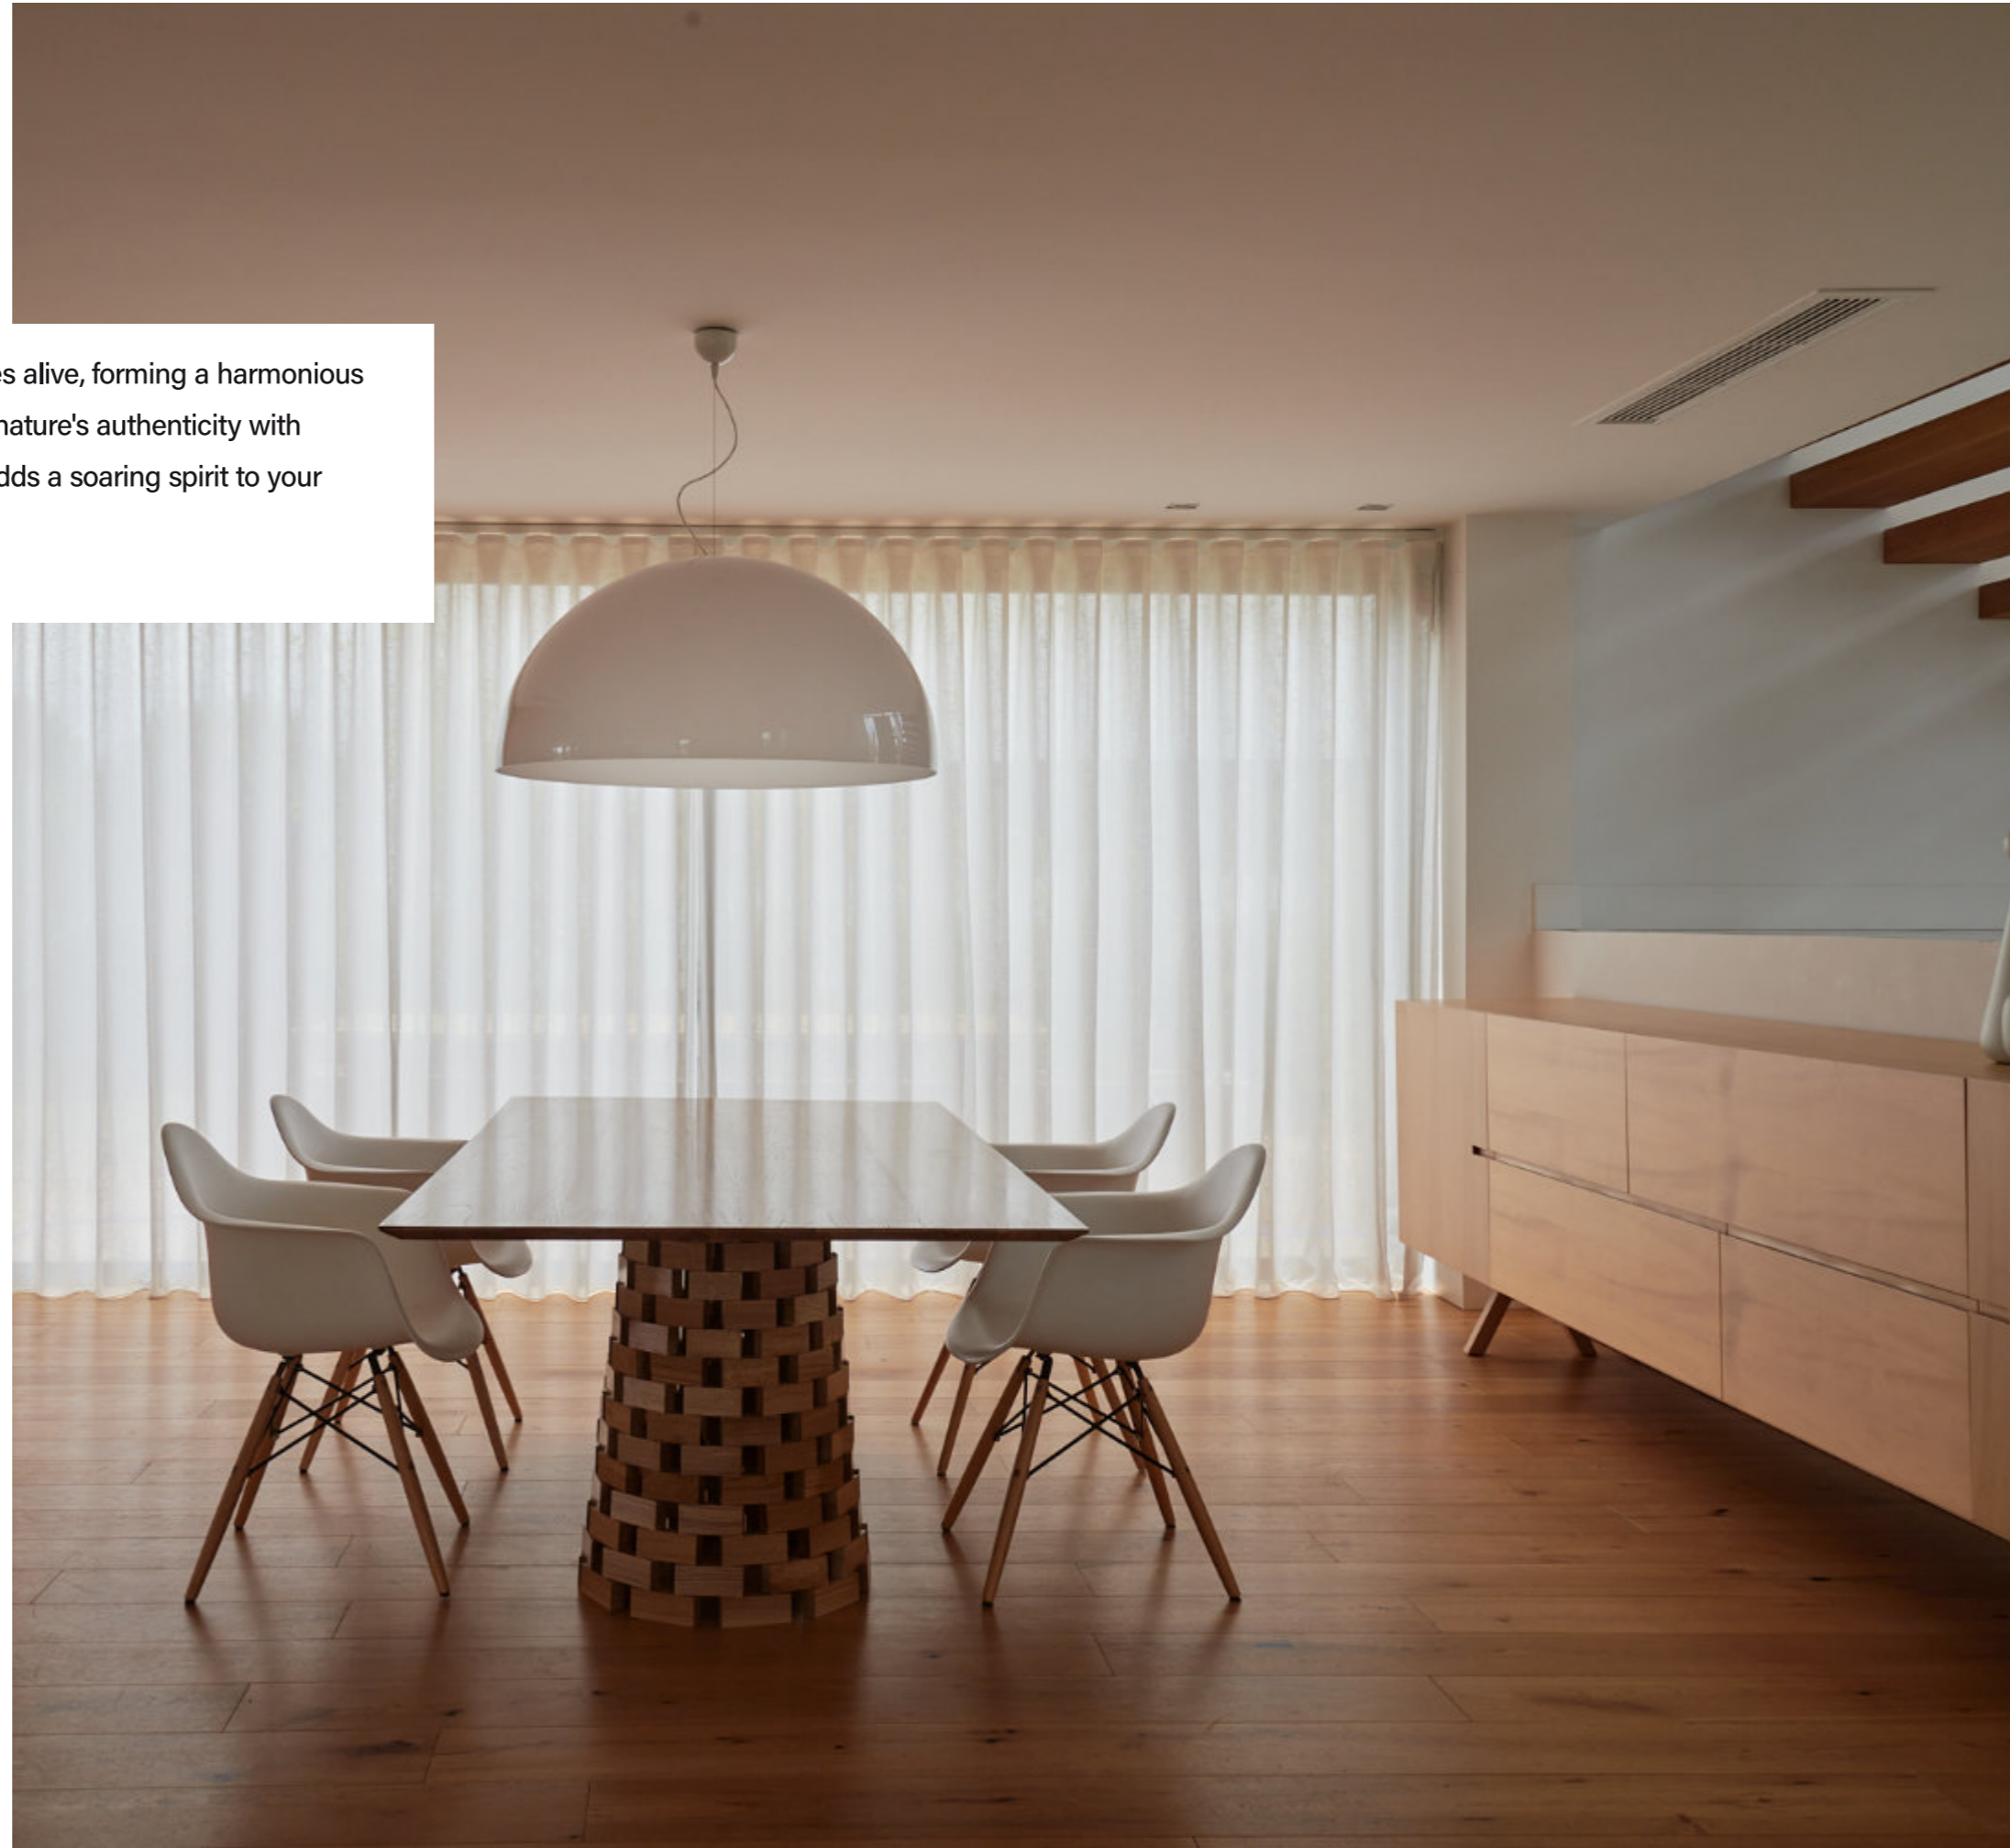

3. Bar **Campana**

Bar Campana

A celebration of European Oak crafted into a semblance of 'wooden bricks! Echoing the resilience and natural elegance of oak, the bar is a tasteful fusion of traditional craftsmanship and modern aesthetic. As unique as the stories shared around it, each Campana Bar adds a splash of luxury to your gatherings. Enhanced with an interior LED lighting system, a sensor activates a warm glow in response to movement. This feature adds a unique ambiance to your space.