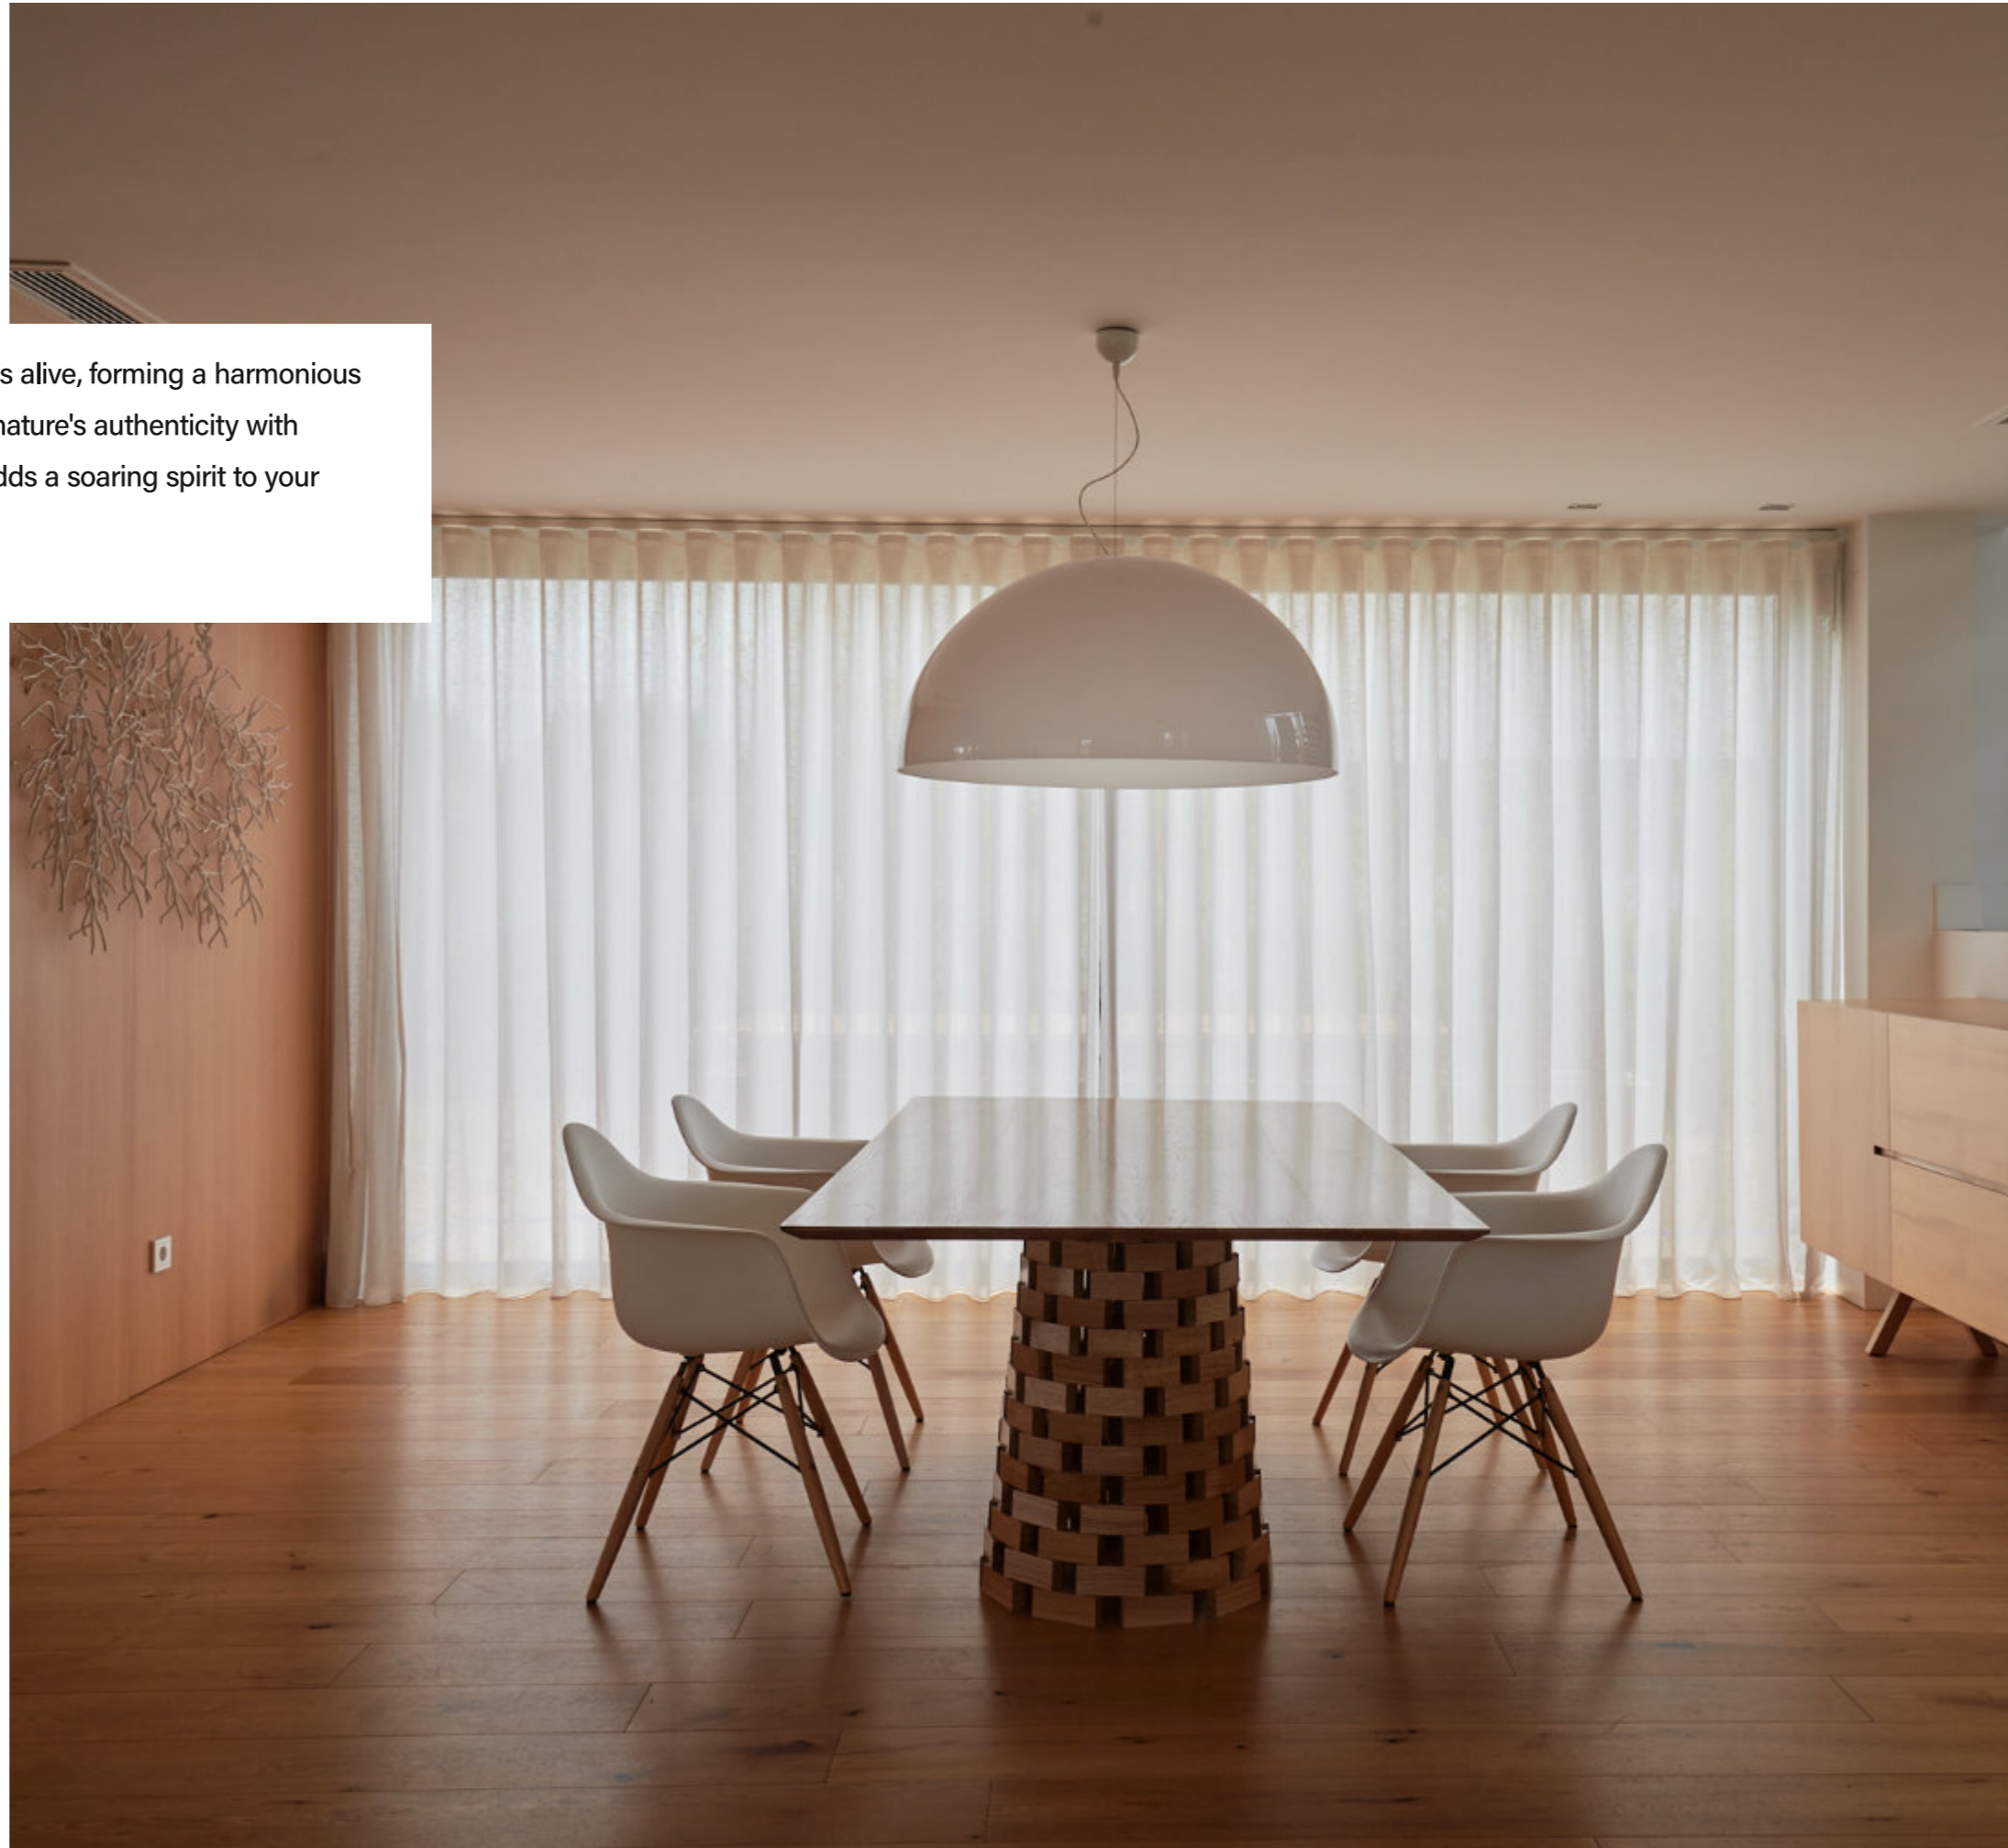

Table **Bricks**

Discover the Mesa Bricks table, where European Oak comes alive, forming a harmonious assemblage of 'wooden bricks'. It's a masterpiece blending nature's authenticity with elegant architecture, echoing an 'airplane wing' edge that adds a soaring spirit to your space

Material

Crafted from European Oak, a noble and robust wood

Design

Patrícia Coelho

Dimensions

W 1100 mm
D 2150 mm
H 750 mm