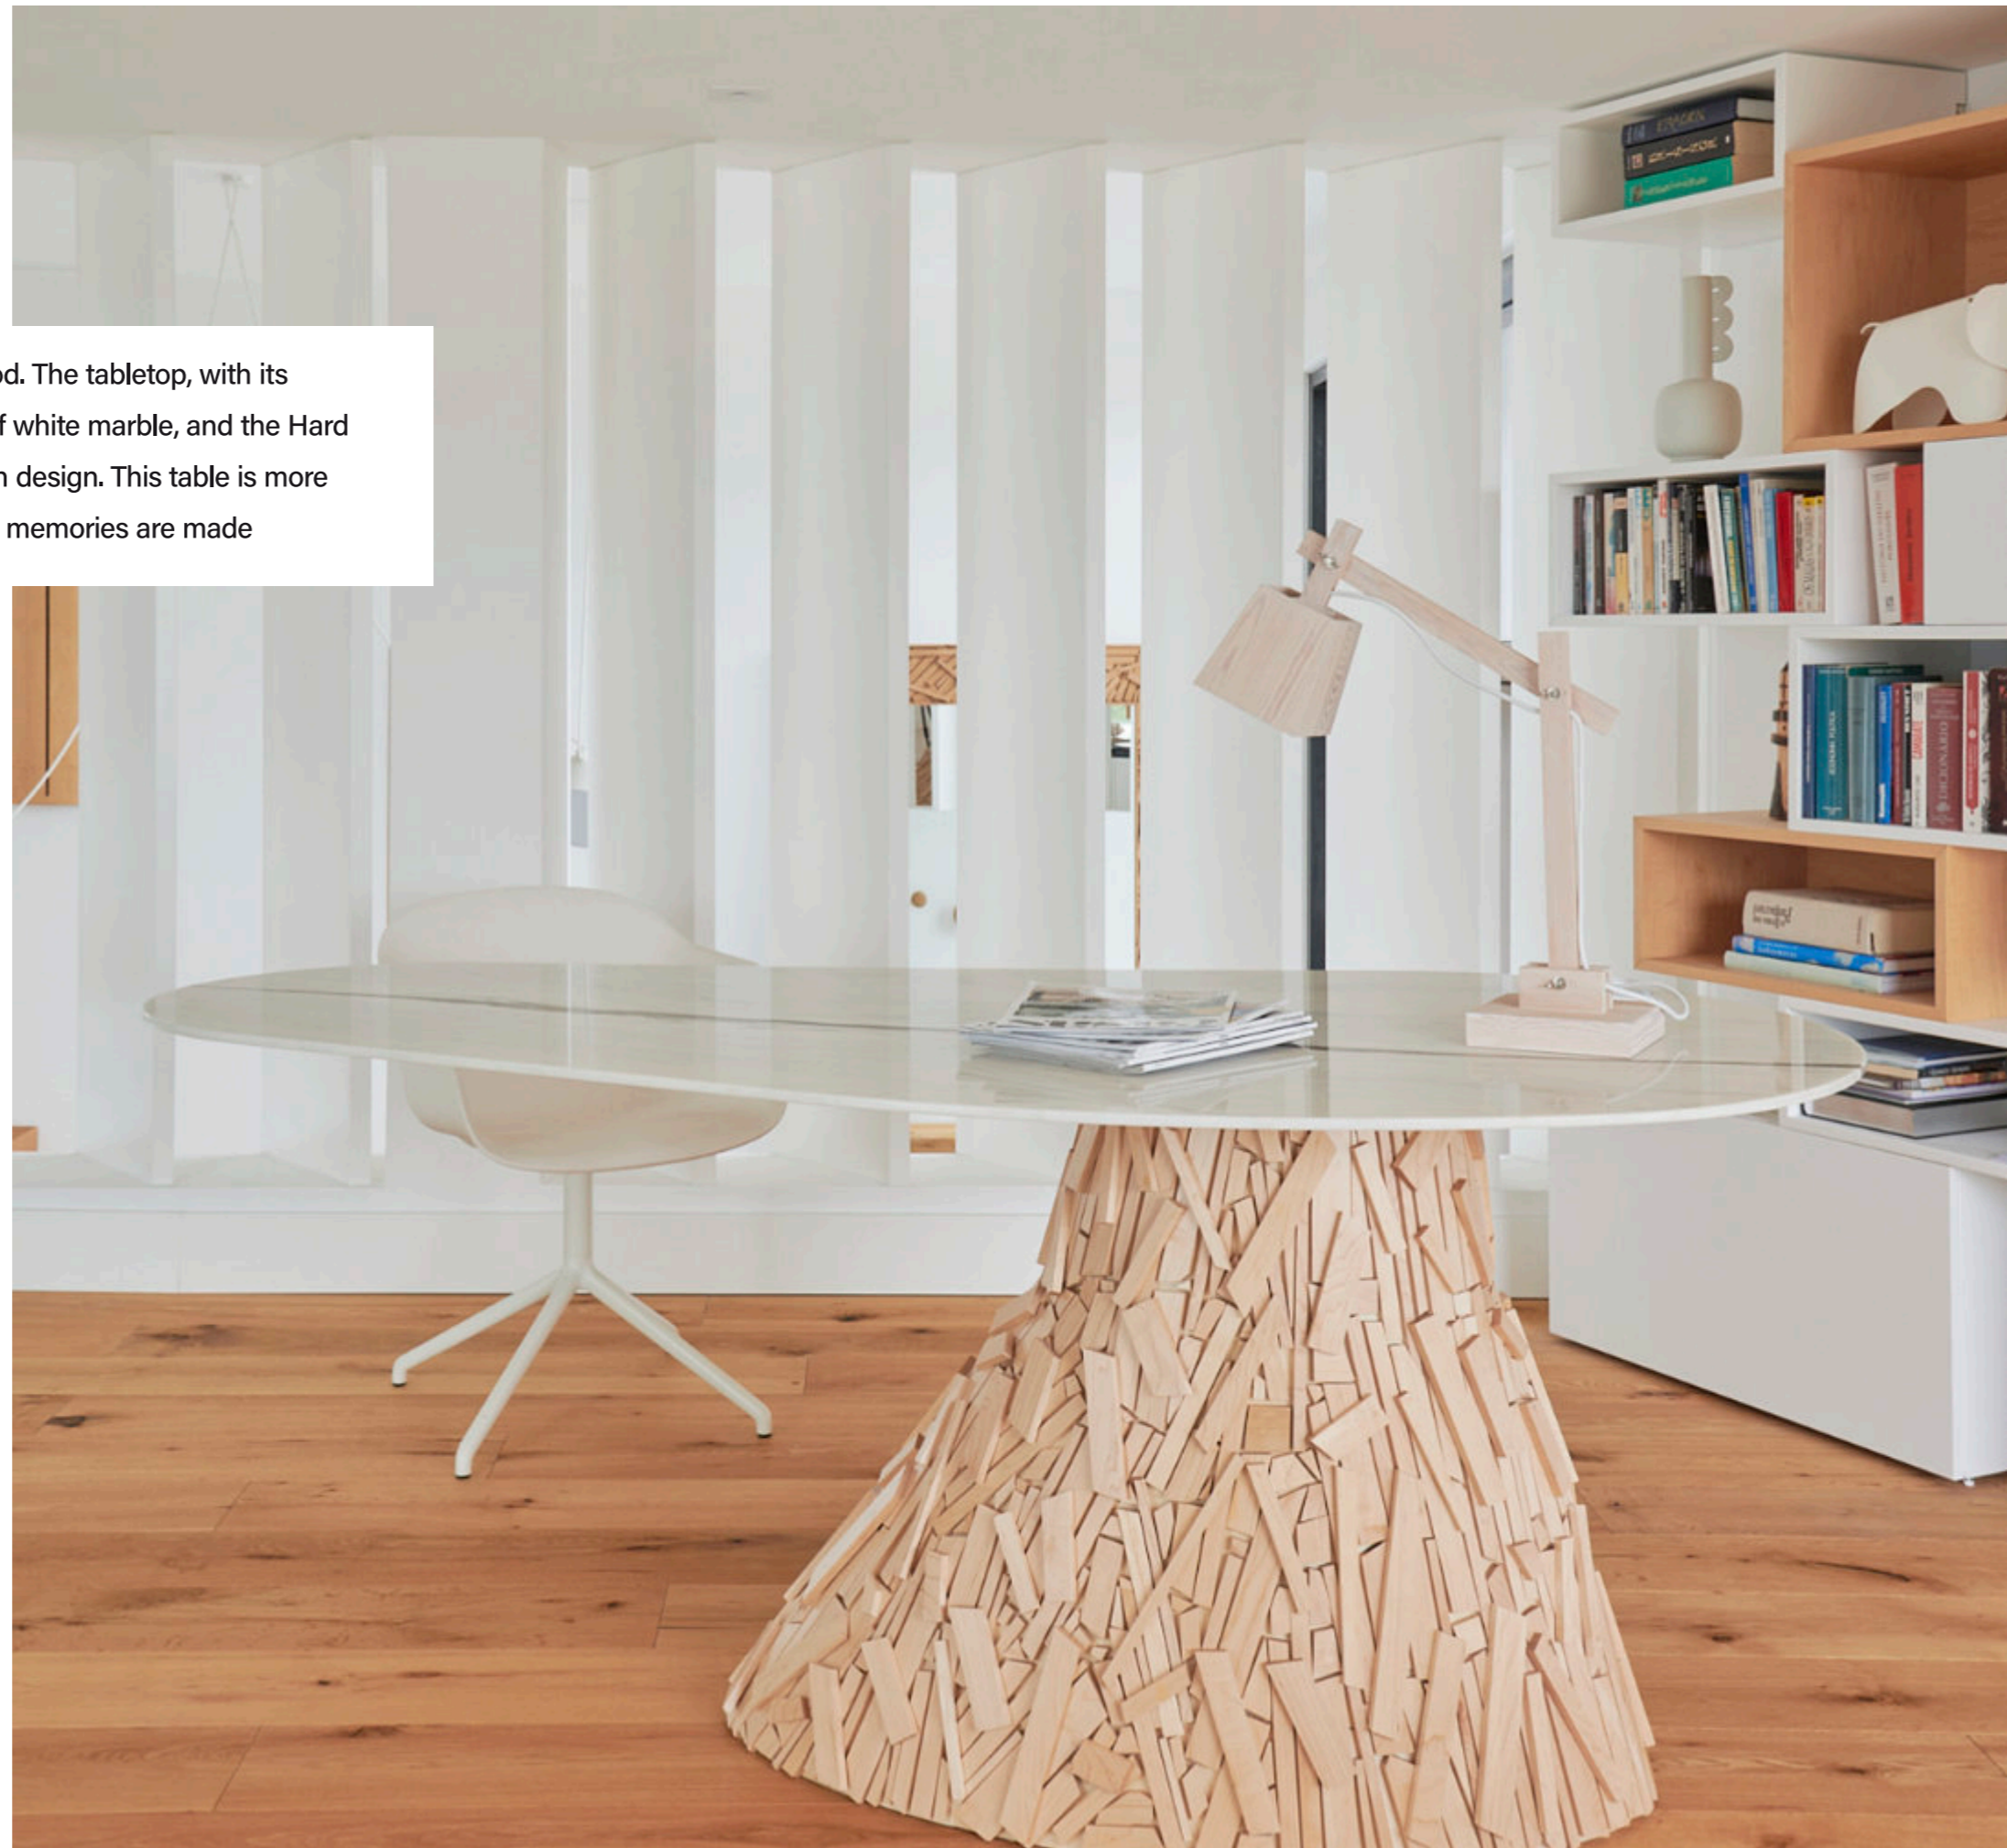

Table Campana

A symphony of White Calacatta stone and Hard Maple wood. The tabletop, with its airplane wing-edge, is a testament to the timeless beauty of white marble, and the Hard Maple underlines the blend of natural elegance and modern design. This table is more than just a piece of furniture; it's a focal point around which memories are made

Material

Constructed from luxurious White Calacatta stone, enduring Hard Maple wood, and a sturdy metal structure, the Campana Table harmoniously combines these elements to offer you an unparalleled dining experience

Design

Patrícia Coelho

Dimensions

W 1020 mm
D 1930 mm
H 750 mm